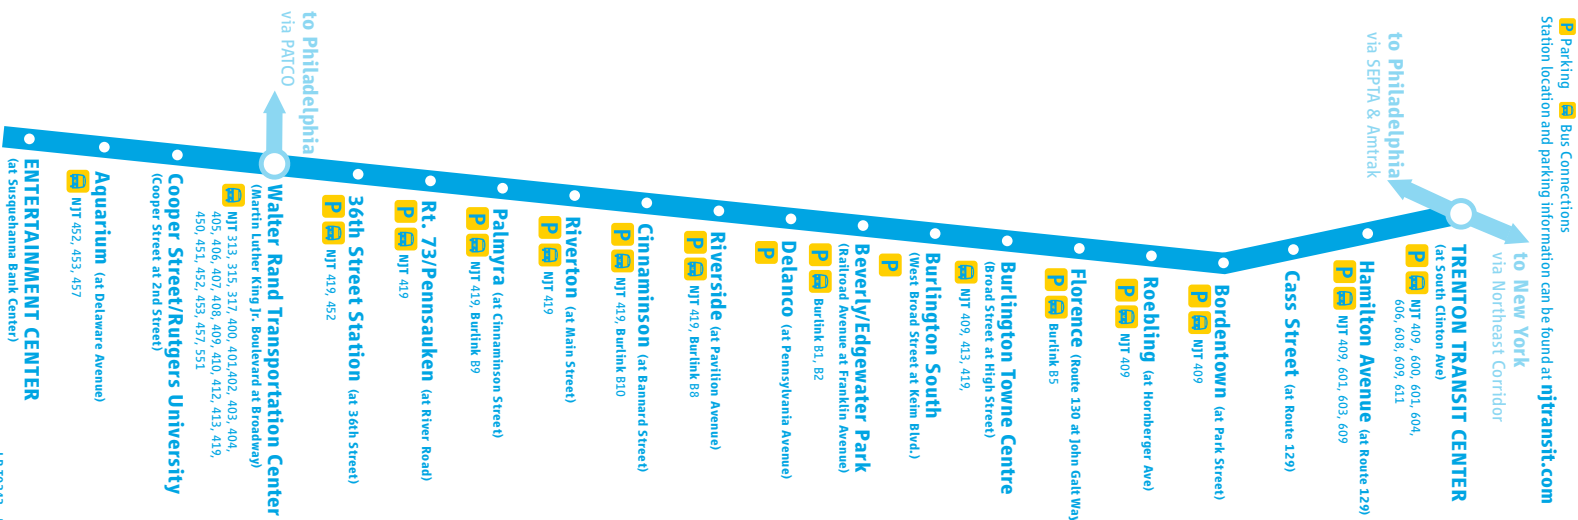

REMEMBER TO TIME-STAMP

You must time-stamp all one-way tickets and 10-trip tickets in Validators located near TVMs just before boarding light rail cars. To time-stamp your ticket, insert it into the time-stamp machine with the print side up and the NJ TRANSIT logo facing to the left. The machine will date and time stamp your ticket for 120 minutes of use.

RIDE THE LINE

After you have time-stamped your ticket, simply get on board and ride. NJ TRANSIT Fare Enforcement Officers make random ticket inspections on vehicles and at stations. Keep your ticket handy until exiting your station of destination, as you may be asked to show your ticket more than once during your trip. If you are a senior citizen or passenger with a disability and are traveling with a reduced fare ticket, you must provide a valid form of ID upon request.

FARE INSPECTION

Customers must present a valid proof-of-payment as listed above upon request. Fare violators are subject to fine under State law N.J.A.C. 16:87—Proof of Payment.

MY TRANSIT ALERTS

Get up-to-the-minute travel information when you're on the go. Sign up for free My Transit email alerts at njtransit.com.

NORTH TO TRENTON MONDAY – FRIDAY